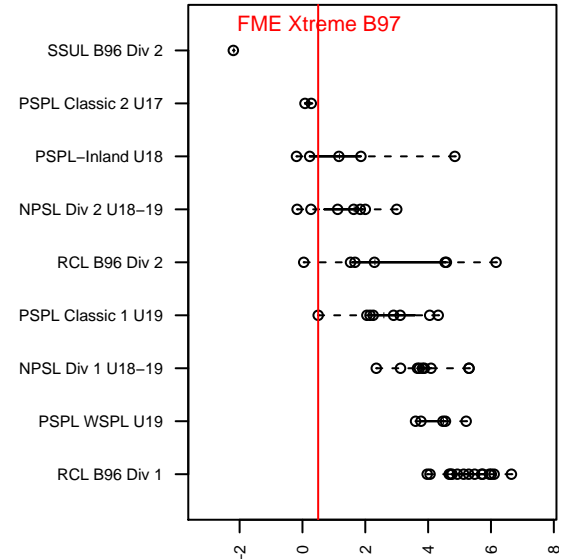

**attack and defense rating
relative to others at age
and all opponents in last 13 months**